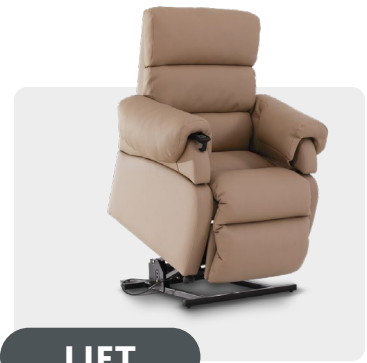

SKYE CHAIR

RISE | RECLINE | RELAX

PLEGA
—

plega.com.au

SUPERIOR COMFORT AND QUALITY

The release of our PLEGA SKYE Chair is an exciting addition to the PLEGA product range.

The SKYE Chair is aesthetically contemporary and chic, with its quality materials and detailed finish exceeding PLEGA's renowned performance and electronic standards.

- Aesthetically Contemporary
- Chic with Superior Comfort
- Vinyl (easy to clean)
- Swing away arms

CHARACTERISTICS:

- Flame retardant
- Antibacterial and antifungal
- Abrasion resistance > 100.000 cycles (Martindale)
- UV-Resistance Grade 7
- Salt water resistance
- Chlorinated water resistance

| | |
|---------------------------|----------------------|
| Seat height | 52cm |
| Chair height | 115cm |
| Armrest height | 72cm |
| Chair width | 93cm |
| Chair length | 90cm |
| Backrest height | 75cm |
| Seat length | 50cm |
| Legrest length | 40cm |
| Stretched Chair length | 178cm |
| Couch weight | 64.8kg |
| Maximum user weight | 160kg |
| Actuator force | 6000N |
| Actuator protection class | IP20 |
| Voltage adapter | 24-29V |
| Wattage | 50W |
| Duty cycle | 2min ON 18min OFF |

LIFT

The lift function will raise you up into a full standing position.

RECLINE

The recline function will adjust you into a full sleeping position.

HEALTH

Great circulatory assistance and release of pressure points around the shoulders, hips, knees and heels.